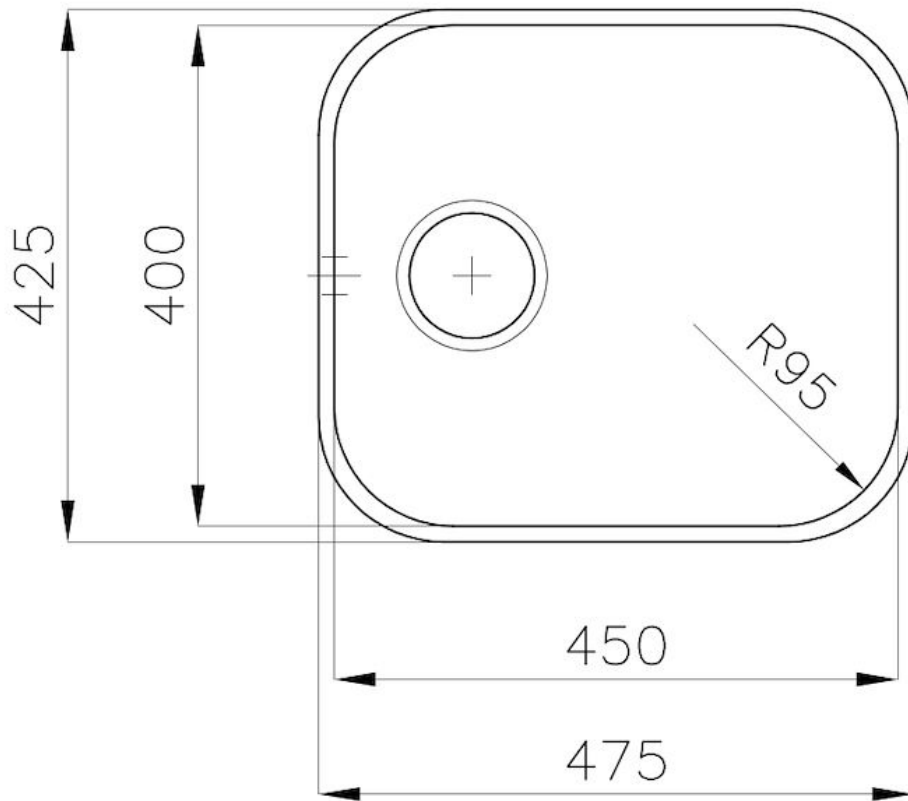

Sink Big Bowl

Kitchen Sinks

Code: 1811 050

DETAILS

Edge/Installation Type	Undermount
Finish	Foster brushed
Material	AISI 304 stainless steel
Texture	Foster brushed
Base	60 cm
Dimensions	475x425 mm
Standard fittings	Fixing hooks, gasket, drain, overflow and siphon, boxed packing
Mixer holes	No standard holes
Built-in hole	View technical data sheet

Drainer No

Width 47 cm

Bowl dimension 450x400mm

Number of bowls 1 bowl

Waste fitting 3,5" drain

FEATURES

Basket 3,5" waste fitting The drain is equipped with a large 3.5" drain, with the practical basket cap that prevents the discharge of solid parts.

TECHNICAL DATA

OPTIONAL ACCESSORIES

Glass chopping board
8631 300

HPDE Chopping board
8657 001

Cestello inox
8612 000

White basket
8612 100

RECOMMENDED PAIRINGS

Mixer Tap Delta
8441 000